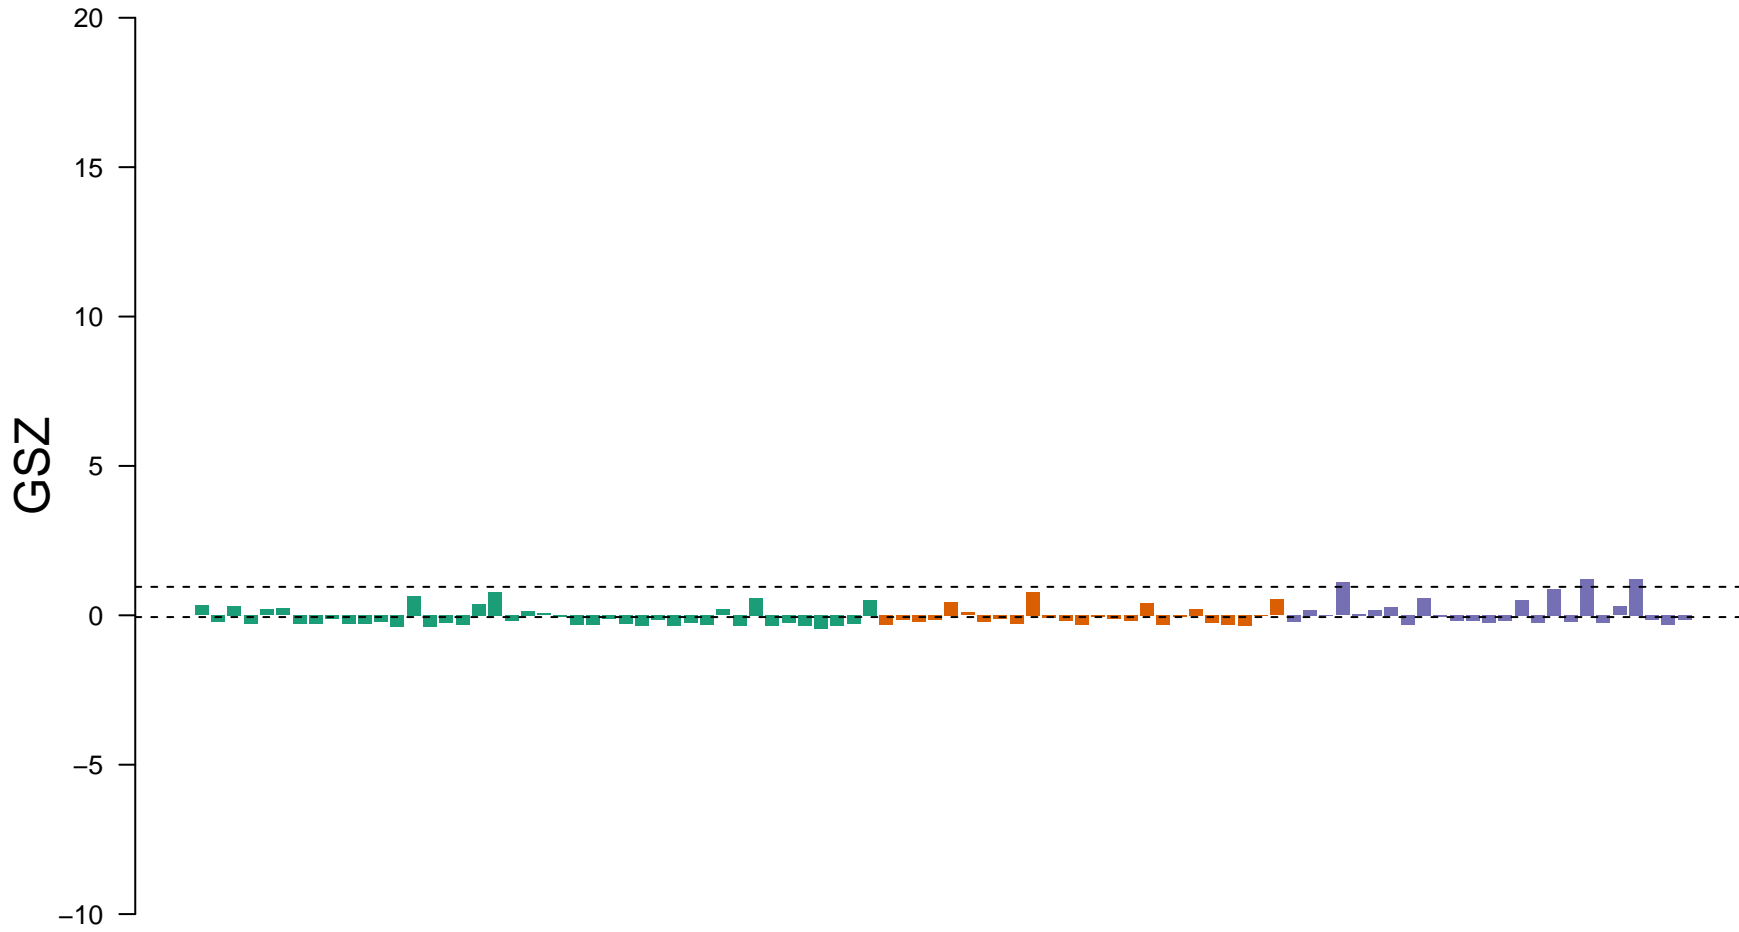

# Budinska\_A\_Surface crypt-like\_UP

■ on  
■ -  
□ off

# Budinska\_A\_Surface crypt-like\_UP

Enrichment in overexpression spots

Enrichment in kMeans clusters