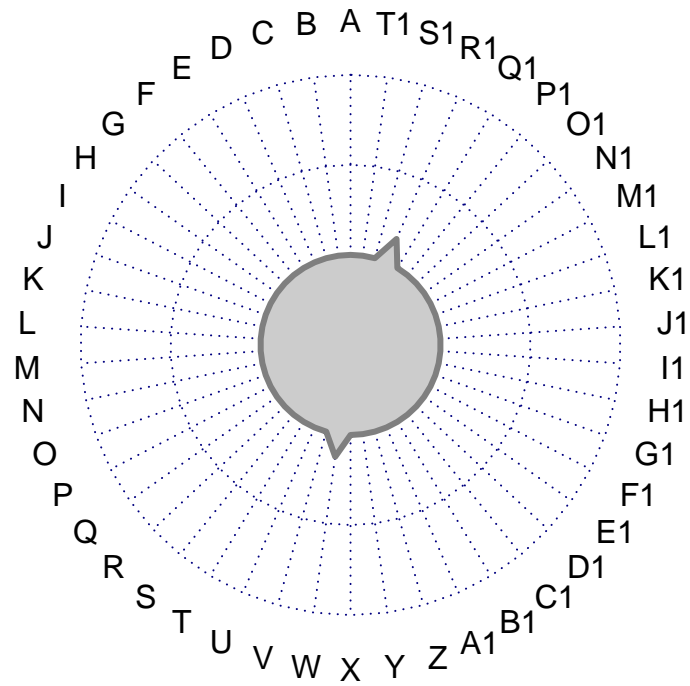

# Budinska\_A\_Surface crypt-like\_UP

■ on  
■ -  
□ off

# Budinska\_A\_Surface crypt-like\_UP

Enrichment in overexpression spots

Enrichment in kMeans clusters